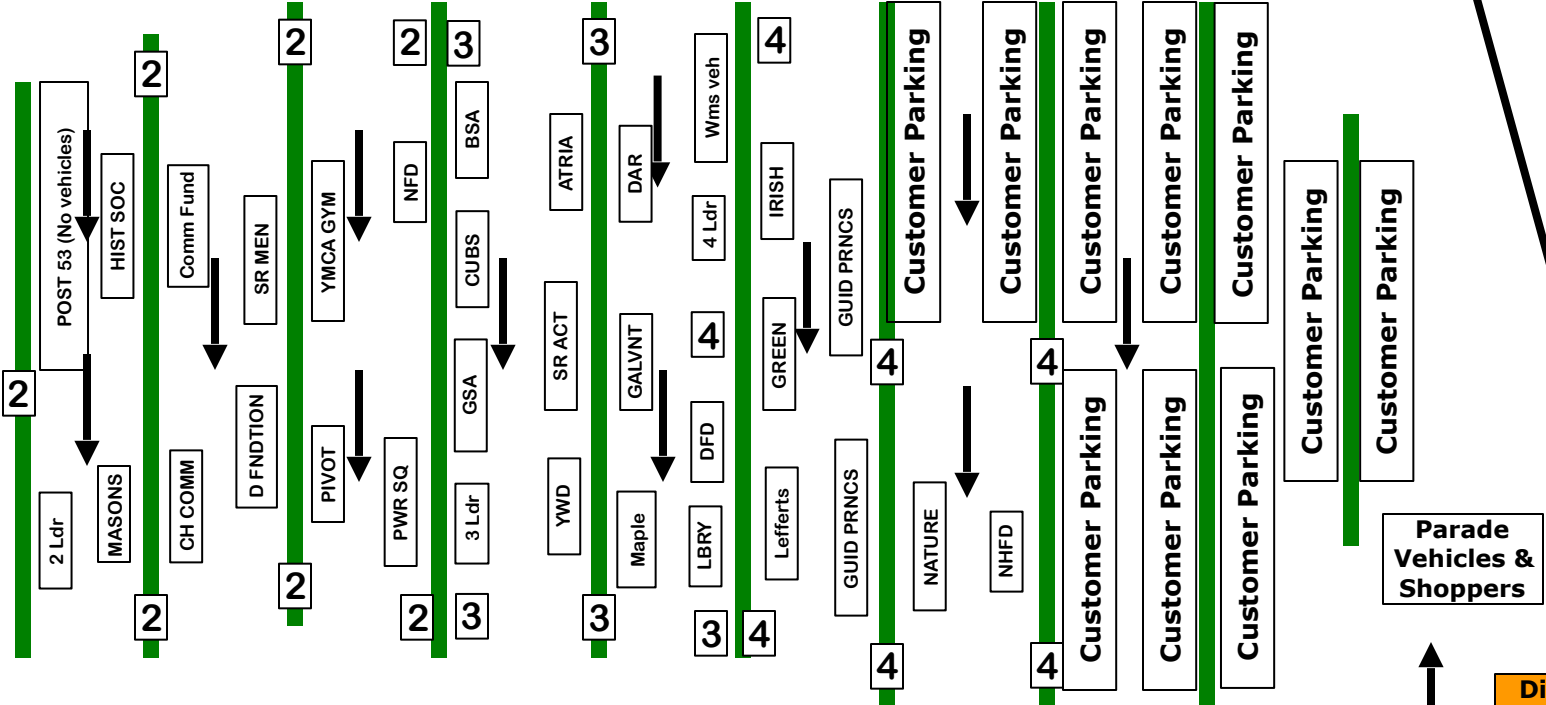

PARADE VEHICLES ASSEMBLE IN PAIRS  
PARALLEL TO EACH ISLAND IN DIRECTION  
OF ARROW. LEAVE A CENTER LANE OPEN.

- 1
- CT N GD
- Patriot Guard
- HonBou
- AM LEG
- VFW
- VFW CG
- DHS BAND
- OFFICIALS
- SPKR
- GM
- 1
- DPD CG
- 1 Ldr

NFD veh

DFD veh

NHFD veh

2018 DARIEN MEMORIAL DAY PARADE  
ASSEMBLY GOODWIVES SHOPPING CENTER