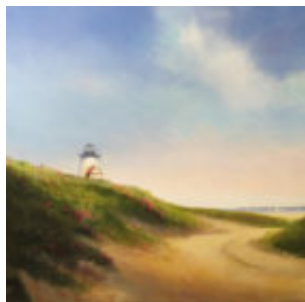

Darien Artist Dana Goodfellow Donates Painting for Rowayton Art Center Raffle

Author : David Gurliacci

Categories : [Art Exhibits](#), [Arts & Entertainment](#), [Holidays](#)

Tagged as : [Christmas Season 2017](#), [Dana Goodfellow](#), [RAC Holiday Gift Show 2017](#)[Rowayton Arts Center 2017](#)

Date : November 16, 2017

A beautiful painting, “Island Lighthouse,” by award-winning artist and instructor Dana Goodfellow has been generously donated to Rowayton Arts Center’s Holiday Gift Show. Valued at \$3,200, it could be yours if you have the winning ticket!